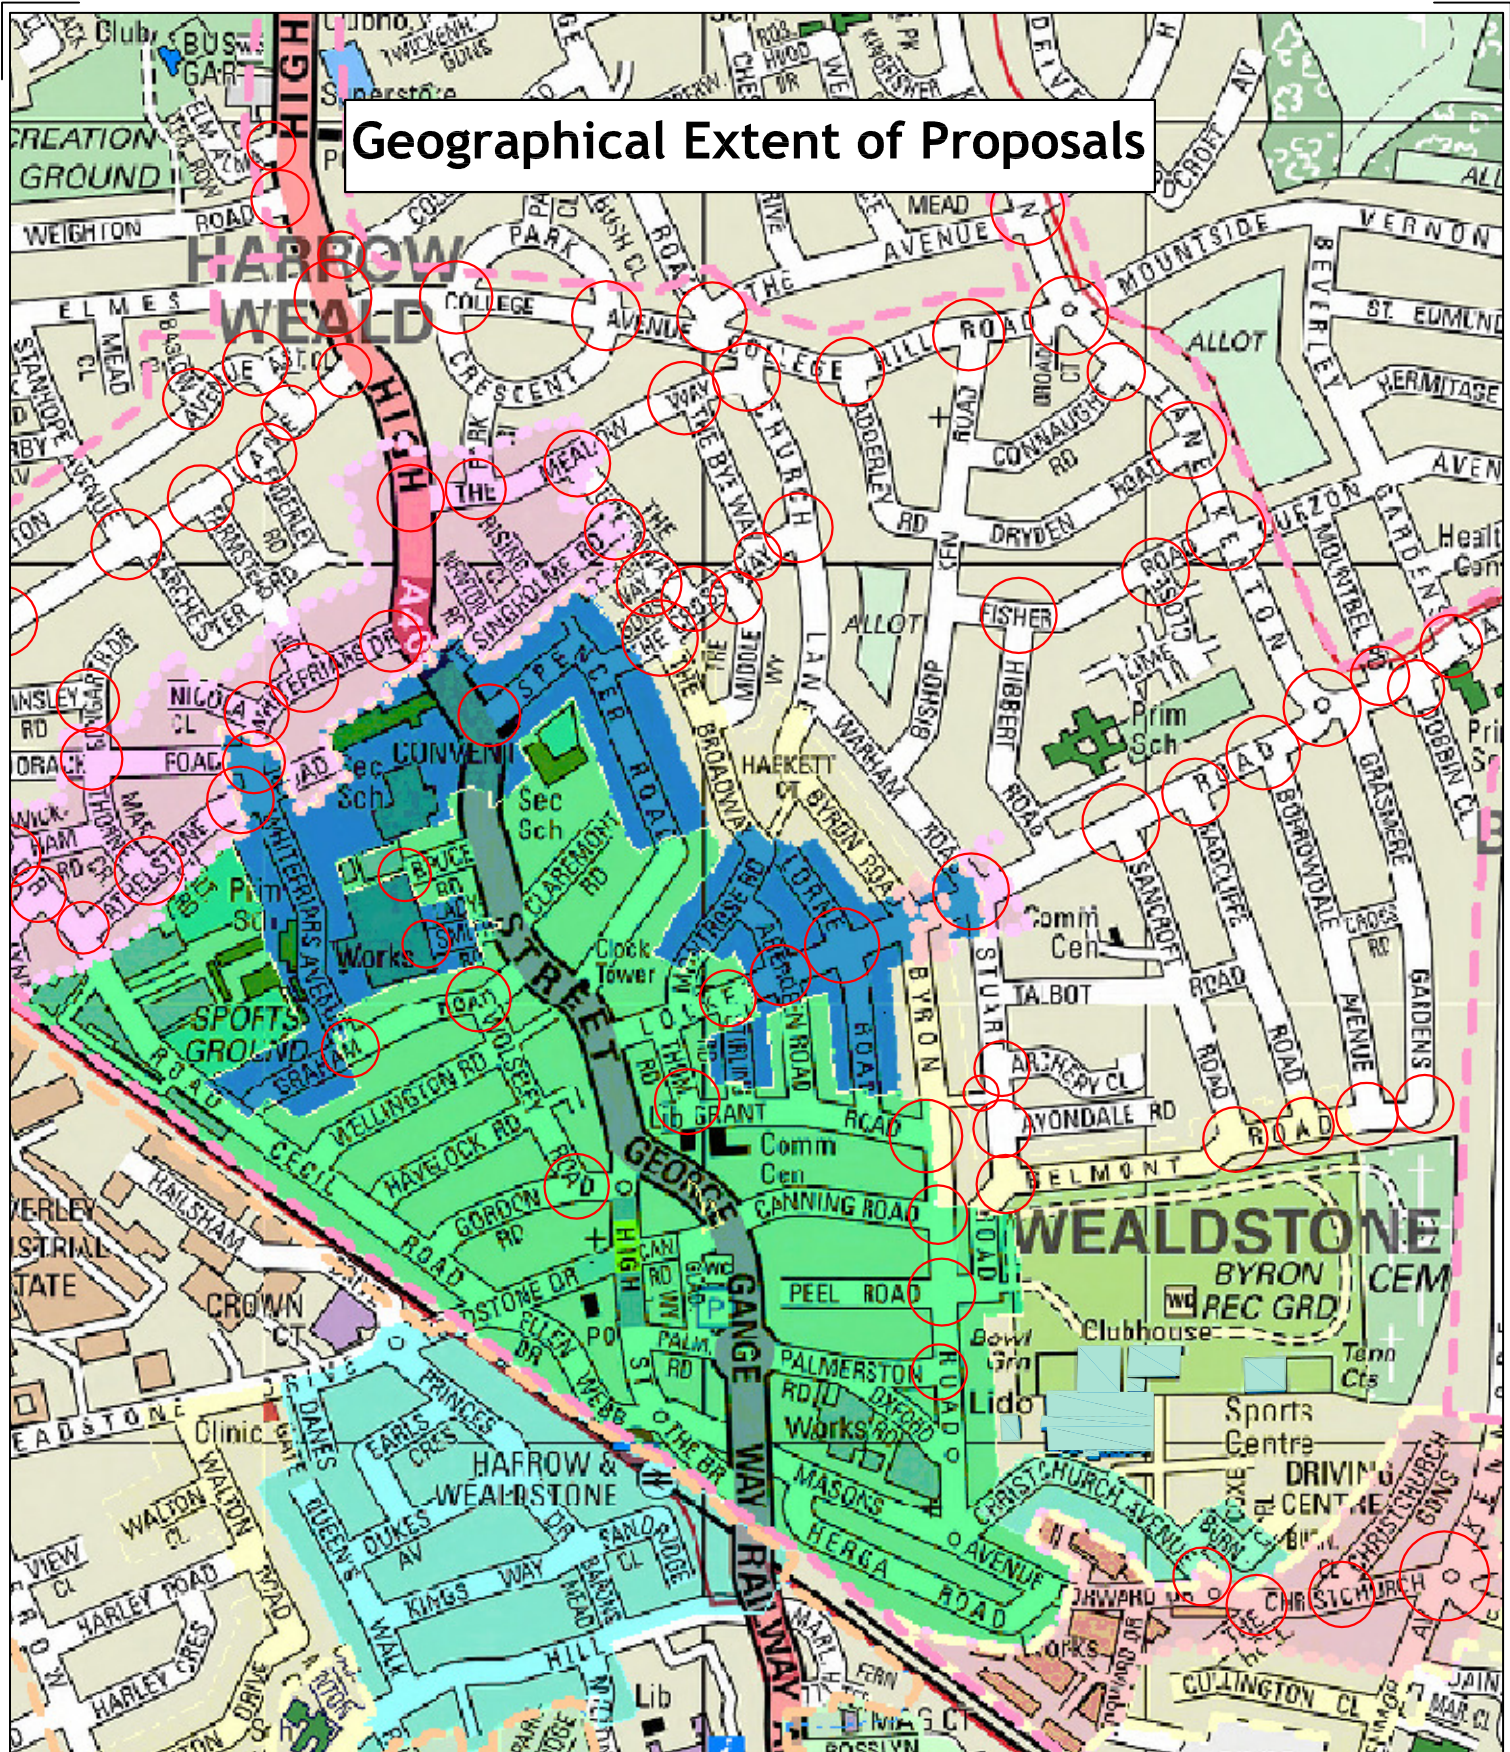

Geographical Extent of Proposals

Legend

-  Proposed extension of zone CA
-  Location of double yellow lines at junctions
-  Existing Wealdstone CPZ (zone CA)
-  Existing Wealdstone CPZ (zones C & J)

Reproduction from the Ordnance Survey Mapping with the permission of the Controller of Her Majesty's Stationary Office. Crown Copyright. Unauthorised reproduction infringes Crown Copyright and may lead to prosecution or civil proceedings. London Borough of Harrow 100019206.